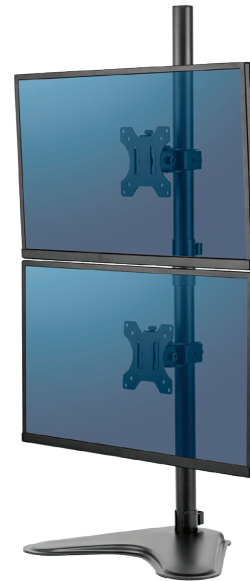

PROFESSIONAL SERIES

Freestanding Dual Stacking Monitor Arm

Freestanding design allows for increased flexibility and can be used in spaces that do not allow a clamp or grommet mount.

- » Create a multi-display productive workspace and position your monitors to reduce eye, neck and shoulder strain
- » Save space in tight workspaces with a dual stacked position
- » Low profile, weighted base provides enhanced stability
- » Minimize clutter with the intuitive cord management system
- » Meets VESA mounting standards

Description	Professional Series Freestanding Dual Stacking Monitor Arm
Mfr #	8044001
Mounting Options	Surface
Monitor Capacity	32" per arm
Weight Capacity	17 lbs. per arm
Height Range	3½" - 35"
Warranty	3 Year

Get the most out of your workstation with these accessories:

Cambio™ Height Adjustable Desk:
Base 9682001 | Top 9649201
Unique shape promotes stretching and movement throughout the day

Office Suites™ Adjustable Footrest:
8035001
Locks into place or tilts freely to encourage lower leg movement